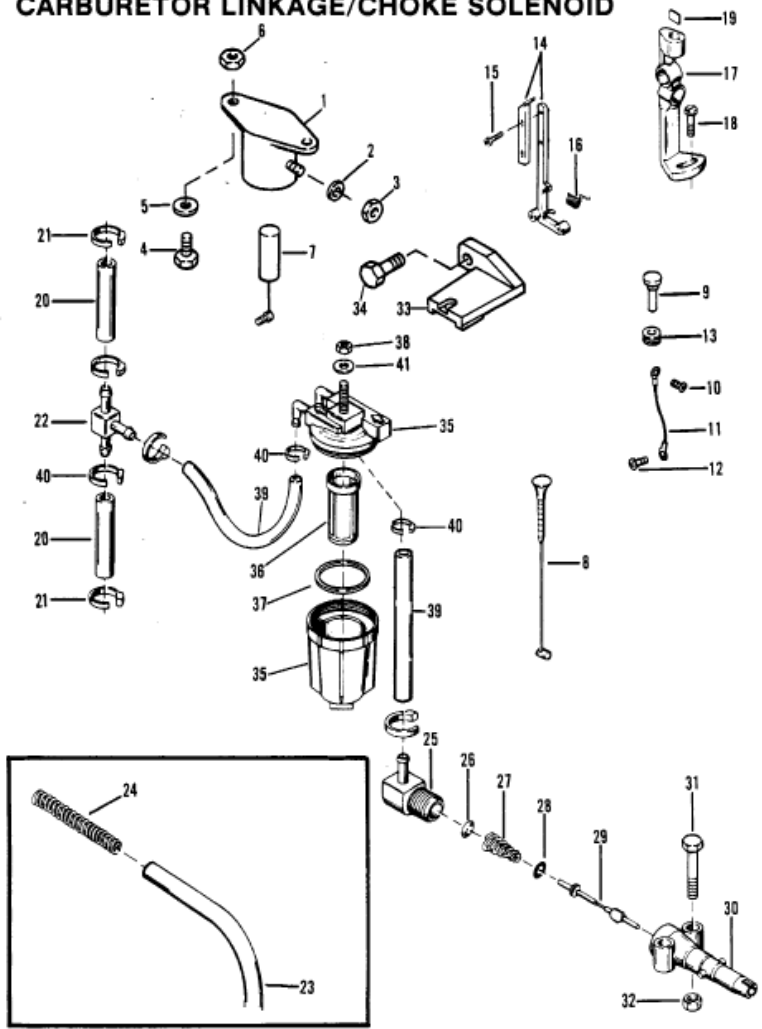

**CARBURETOR LINKAGE/CHOKE SOLENOID**

Parts List						
Ref	Class	Part	Description	Qty	Comment	Footnote
1		54293A11	CHOKE SOLENOID - ELECTRIC	1		
2	13	26996	LOCKWASHER	1	CHOKER SOLENOID TERMINAL	
3	11	45076	NUT	1	CHOKE SOLENOID TERMINAL -	
4	10	26066	SCREW	2	CHOKE SOLENOID TO FRONT B	
5	13	26993	LOCKWASHER	2	CHOKE SOLENOID SCREW - ELI	
6	11	22053	NUT, CHOKE SOLENOID SCREW	2		
7		56074A 8	PLUNGER ASSEMBLY	1	CHOKE SOLENOID - ELECTRIC	
8		90241	KNOB, CHOKE (MANUAL)	1		
9		90242A 1	KNOB ASSEMBLY - ELECTRIC	1		
10	10	77137	SCREW, STRAP TO CHOKE KN	1		
11		49589	STRAP, CHOKE KNOB TO CHOKE	1		
12	10	69570	SCREW, STRAP TO CHOKE ROD	1		
13	25	20116	GROMMET, CHOKE KNOB - ELEC	1		
14		85966A 1	CHOKE ROD ASSEMBLY	1		
15	10	86042	SCREW, CHOKE ROD	2		
16	24	60288	SPRING, CHOKE ROD	1		
17		53719A 2	PICK-UP BRACKET ASSEMBLY	1		
18	10	66104	SCREW, PICK-UP BRACKET	1		
19	28	89694	KEY, COUPLING	1		
20	32	99127109	FUEL LINE	1	CARBURETOR TO TEE TO CARI	
21	54	68424	CLAMP, FULE LINE	6		
22	22	73318	TEE, FUEL LINE	1		
23	32	99127109	FUEL LINE, ADAPTOR TO TEE - \	1		
24	24	68434	SPRING, FUEL LINE (EARLY MOD	AP		
25	22	63981	FITTING, ADAPTOR (90 - USE WI	1		
25	22	71909	FITTING, ADAPTOR (45 - USE WI	1		
26		30188	CUP WASHER, ADAPTOR	1		
27	24	23067	SPRING, ADAPTOR STEM	1		
28	25	20415	"O" RING, ADAPTOR STEM	1		
29		23069	STEM, CHECK UNIT ADAPTOR	1		
30		22833	ADAPTOR, CHECK UNIT (FUEL LI	1		
31	10	69029	SCREW, ADAPTOR TO BOTTOM	2		
32	11	20184	NUT, ADAPTOR SCREW	2		
33		99135	BRACKET, FUEL FILTER - WITH F	1		
34	10	35385	SCREW	1	FUEL FILTER BRACKET - WITH	
35	35	87946A13	FUEL FILTER ASSEMBLY - WITH	1		
36	35	87946A 3	FUEL FILTER ASSEMBLY - WIT	1		
37	25	98277	SEAL, FUEL FILTER - WITH F	1		
38	11	40021 2	NUT, FUEL FILTER STUD - WIT	1		
39	32	99127109	FUEL LINE, FUEL FILTER - WITH	2		
40	54	68424	CLAMP, FUEL LINE - WITH FUEL	4		